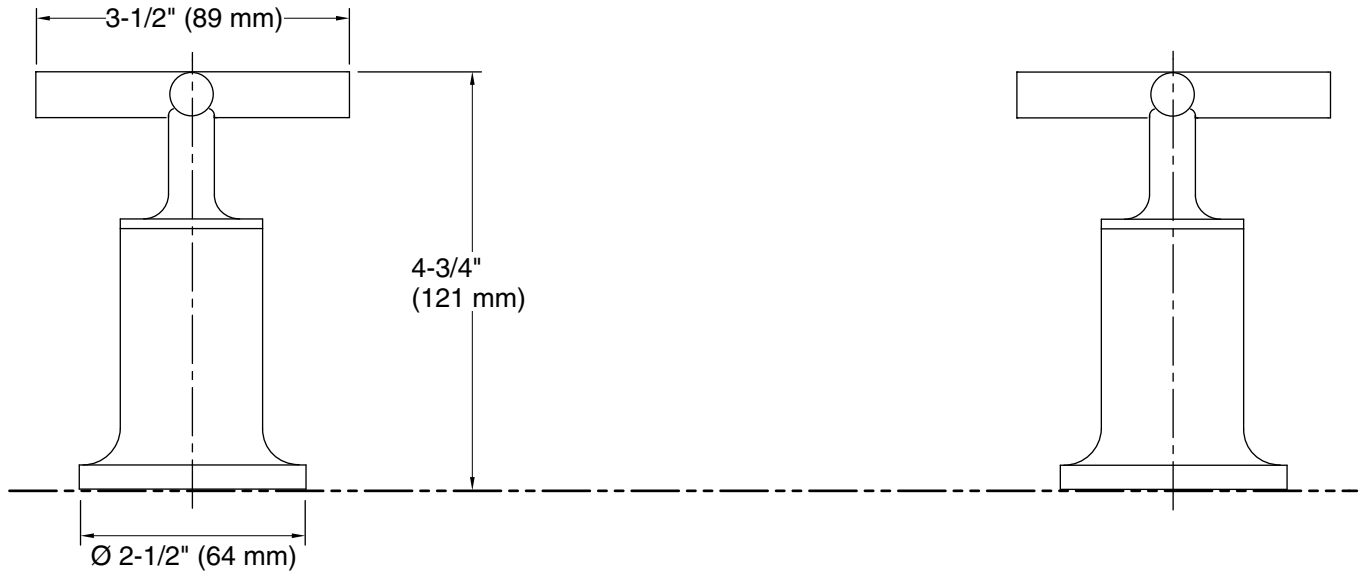

4-5-2023 22:55 - US/CA/MX

THE BOLD LOOK  
OF **KOHLER**<sup>®</sup>

**KOHLER** Faucets Deck- or wall-mount bath faucet handle trim with cross design  
**Purist™**  
design  
**K-T14429-3**

**Technical Information**